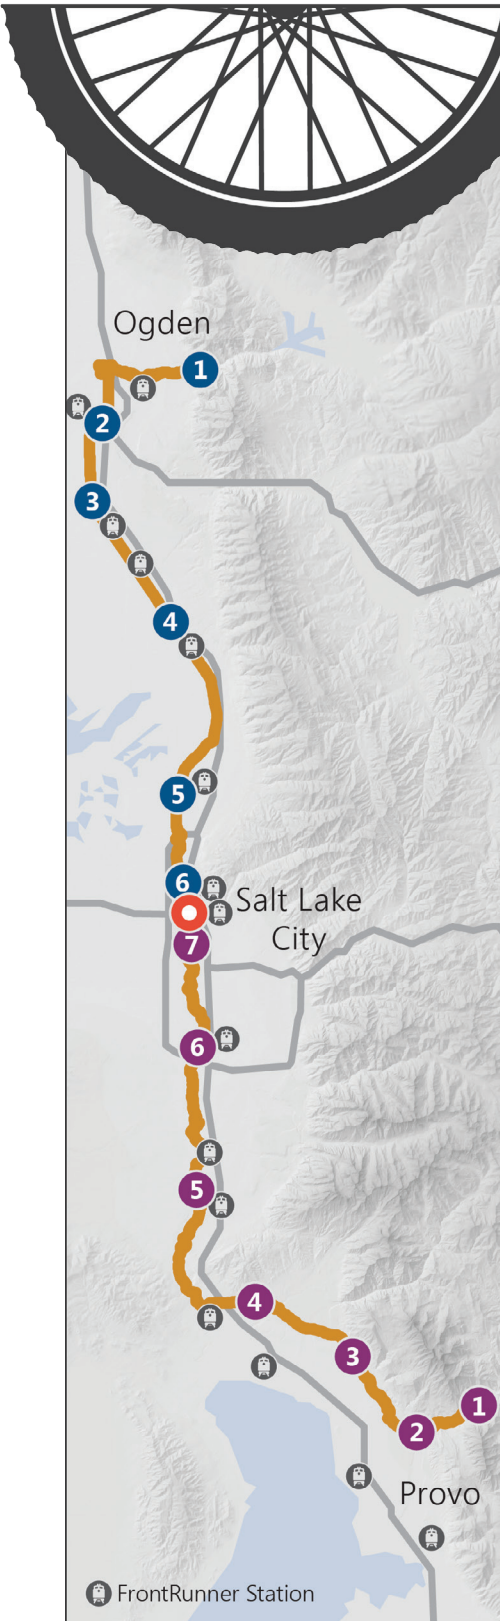

GOLDEN SPOKE

Join us to celebrate over 100 miles of safe, separated, and connected multi-use trails linking Ogden and Provo, by participating in a group bike ride and family-friendly event!

RIDES AND EVENT

Saturday, June 2 • Various Locations

This free event includes two simultaneous group bike rides, which will begin at Rainbow Gardens in Ogden Canyon and travel south (47 miles), and Bridal Veil Falls in Provo Canyon and travel north (57 miles). The two group bike rides will converge in the center of the connected trails at the new Jordan River Bridge in Salt Lake City. Community members may join at multiple points along the trails for a shorter ride, run, or walk. Additionally, there will be community events hosted along the way, as well as a final celebration from 12:30 to 3:00 pm at the Fisher Mansion (1206 West 200 South, Salt Lake City). The group bike rides and event are free, but registration is requested.

Group Ride Itinerary from the South Heading North

Location	Street Address	City	Approx. Time at Location	Distance to Next Location
1 Bridal Veil Falls	Provo Canyon	Provo	5:15-5:30 am	4.5 miles
2 Palisade Park	1313 East 800 North	Orem	6:00-6:15 am	8.5 miles
3 Canyon Road Trailhead	2900 North Canyon Rd.	Pleasant Grove	7:15-7:45 am (*press event*)	10 miles
4 Murdock Canal Trail	8970 West Bullriver Rd.	Lehi	8:45-9:00 am	12 miles
5 Jordan River Rotary Park	973 West 12600 South	Draper	10:15-10:30 am	11 miles
6 Millrace Pond Park	1150 West 5400 South	Taylorsville	11:45 am-12:00 pm	10 miles
7 SLC Police Department	1040 West 700 South	Salt Lake City	1:00-1:15 pm	1 mile
8 Jordan River Bridge	1205 West 200 South	Salt Lake City	1:15-1:30 pm	-