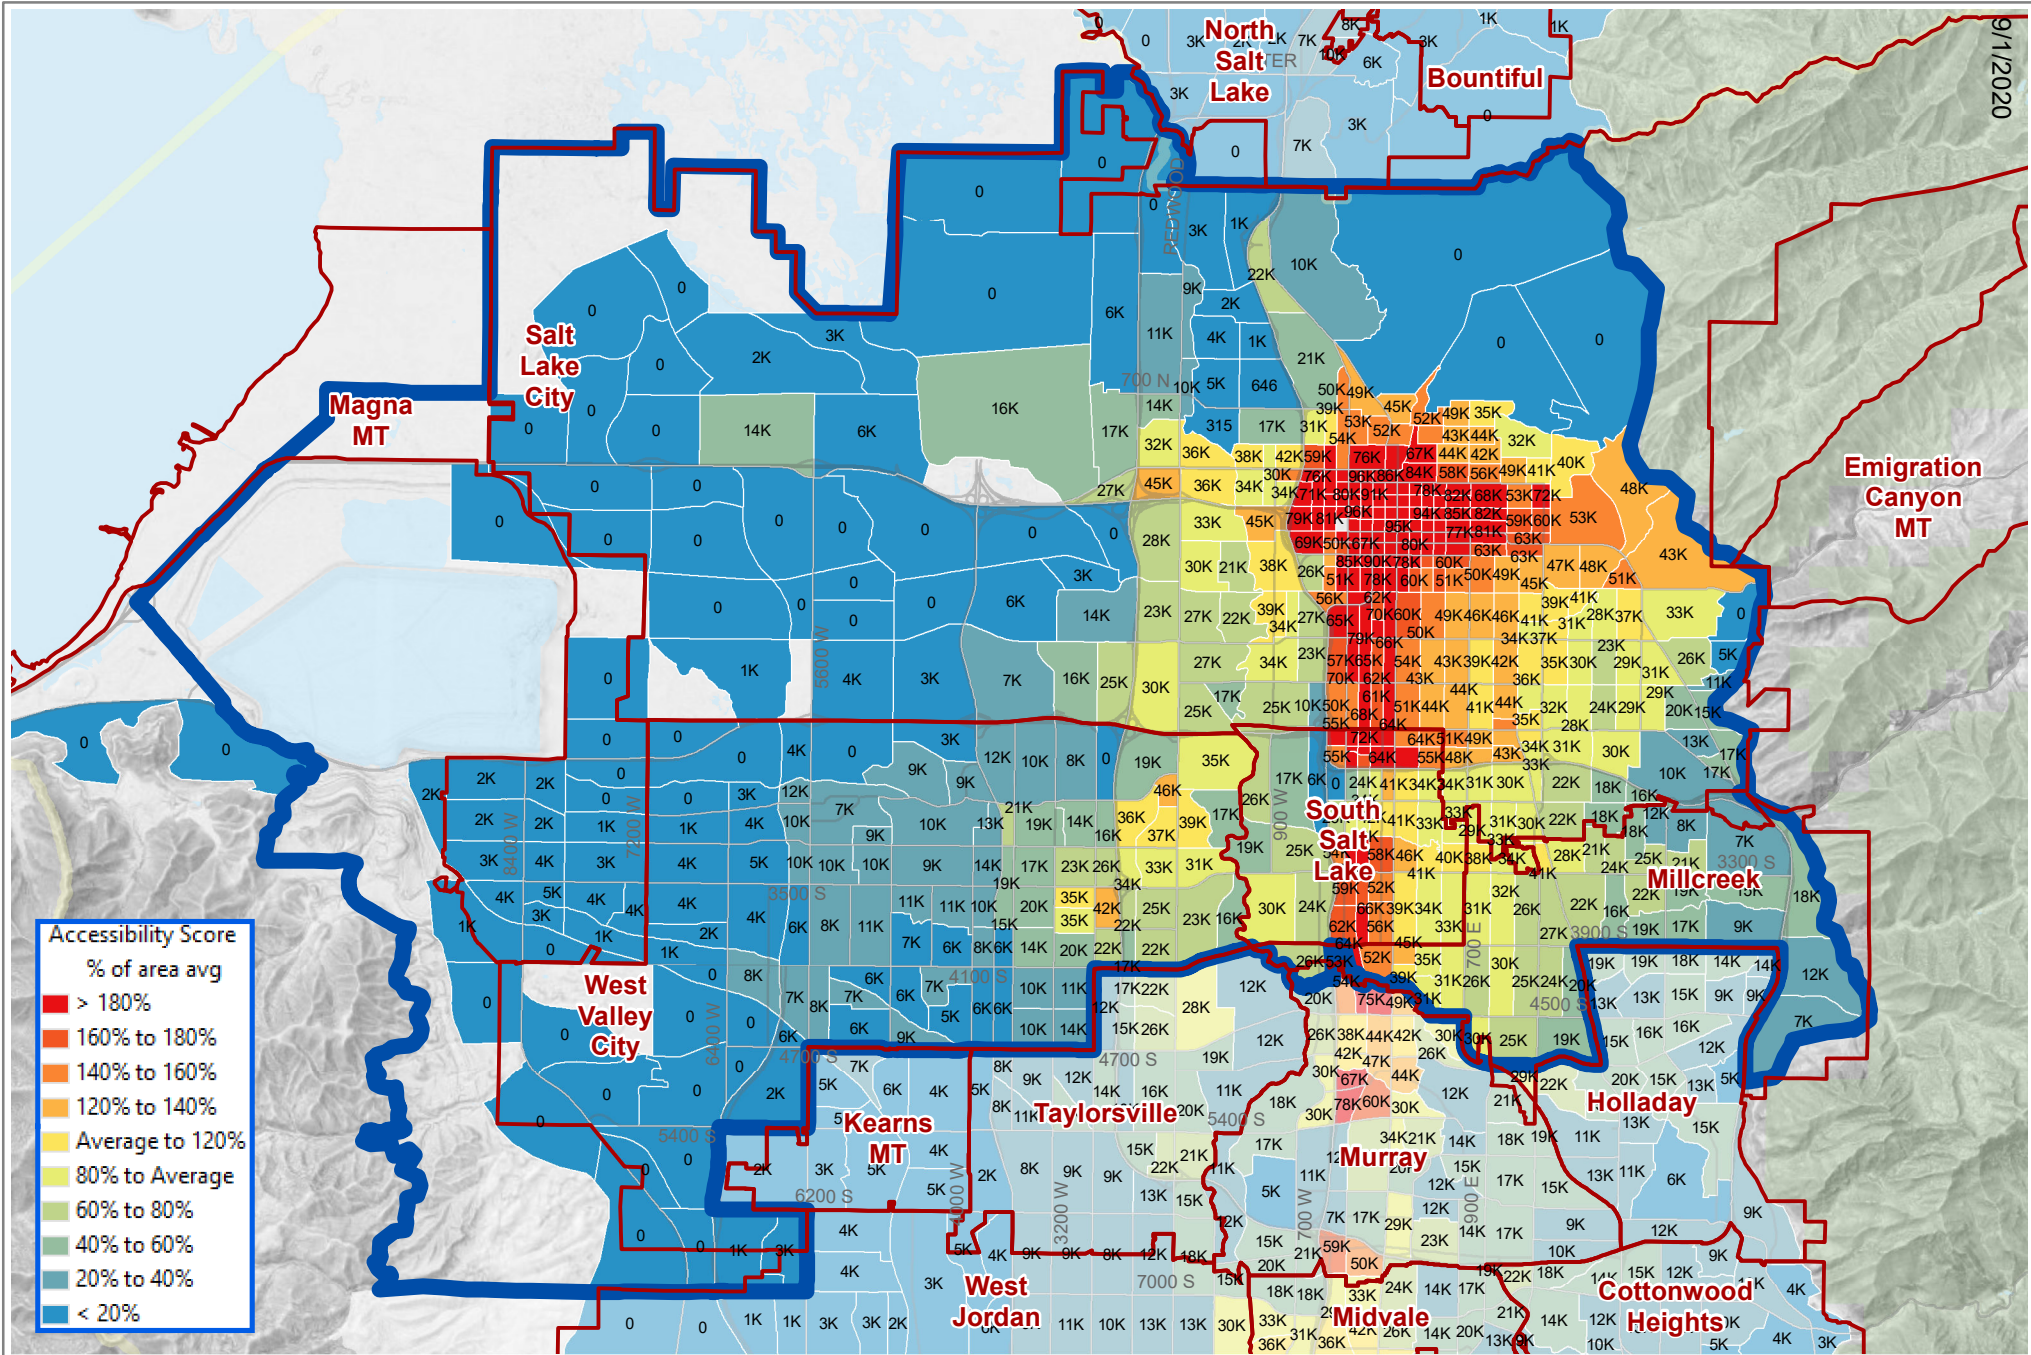

Household Access to Jobs: Transit

For each traffic analysis zone (TAZ), colors indicate household accessibility to jobs, within a typical transit commute, relative to the average score for the highlighted North Salt Lake County area. The labels indicate the number of jobs accessible to each TAZ's households within a typical transit commute. (84K = 84,000 jobs) More info: <https://bit.ly/2QRt9gO>

2019 - North Salt Lake County

9/1/2020