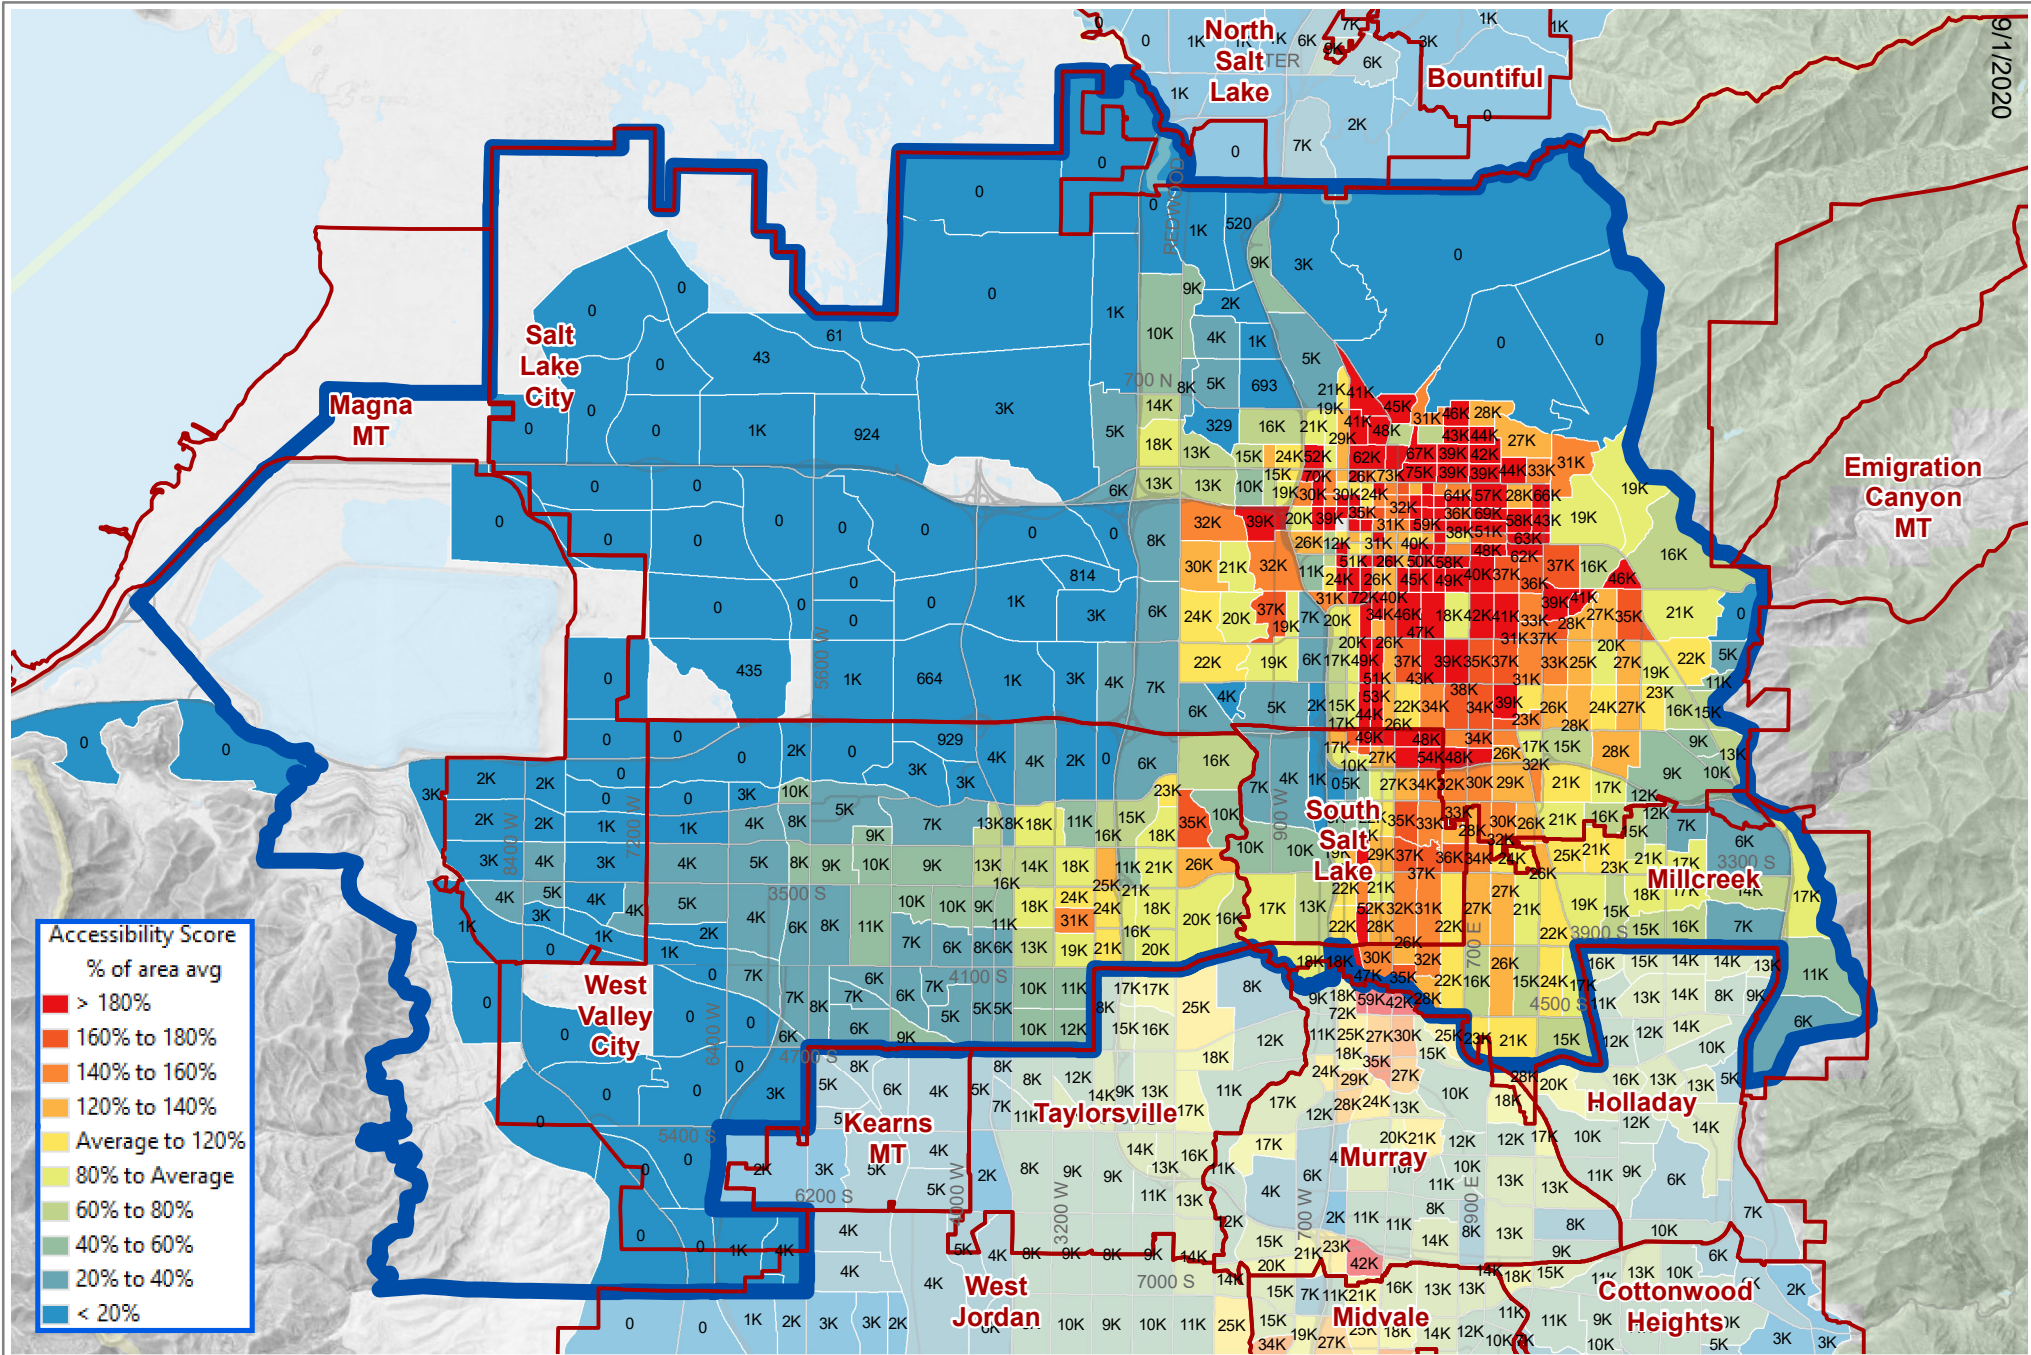

# Composite Household - Job Accessibility: Transit

For each traffic analysis zone (TAZ), colors indicate composite household - job accessibility, within a typical transit commute, relative to the average score for the highlighted North Salt Lake County area. The labels indicate each TAZ's combined score of accessibility to jobs and households within a typical transit commute. (84K = combined score 84,000) More info: <https://bit.ly/2QRt9gO>

2019 - North Salt Lake County

9/1/2020