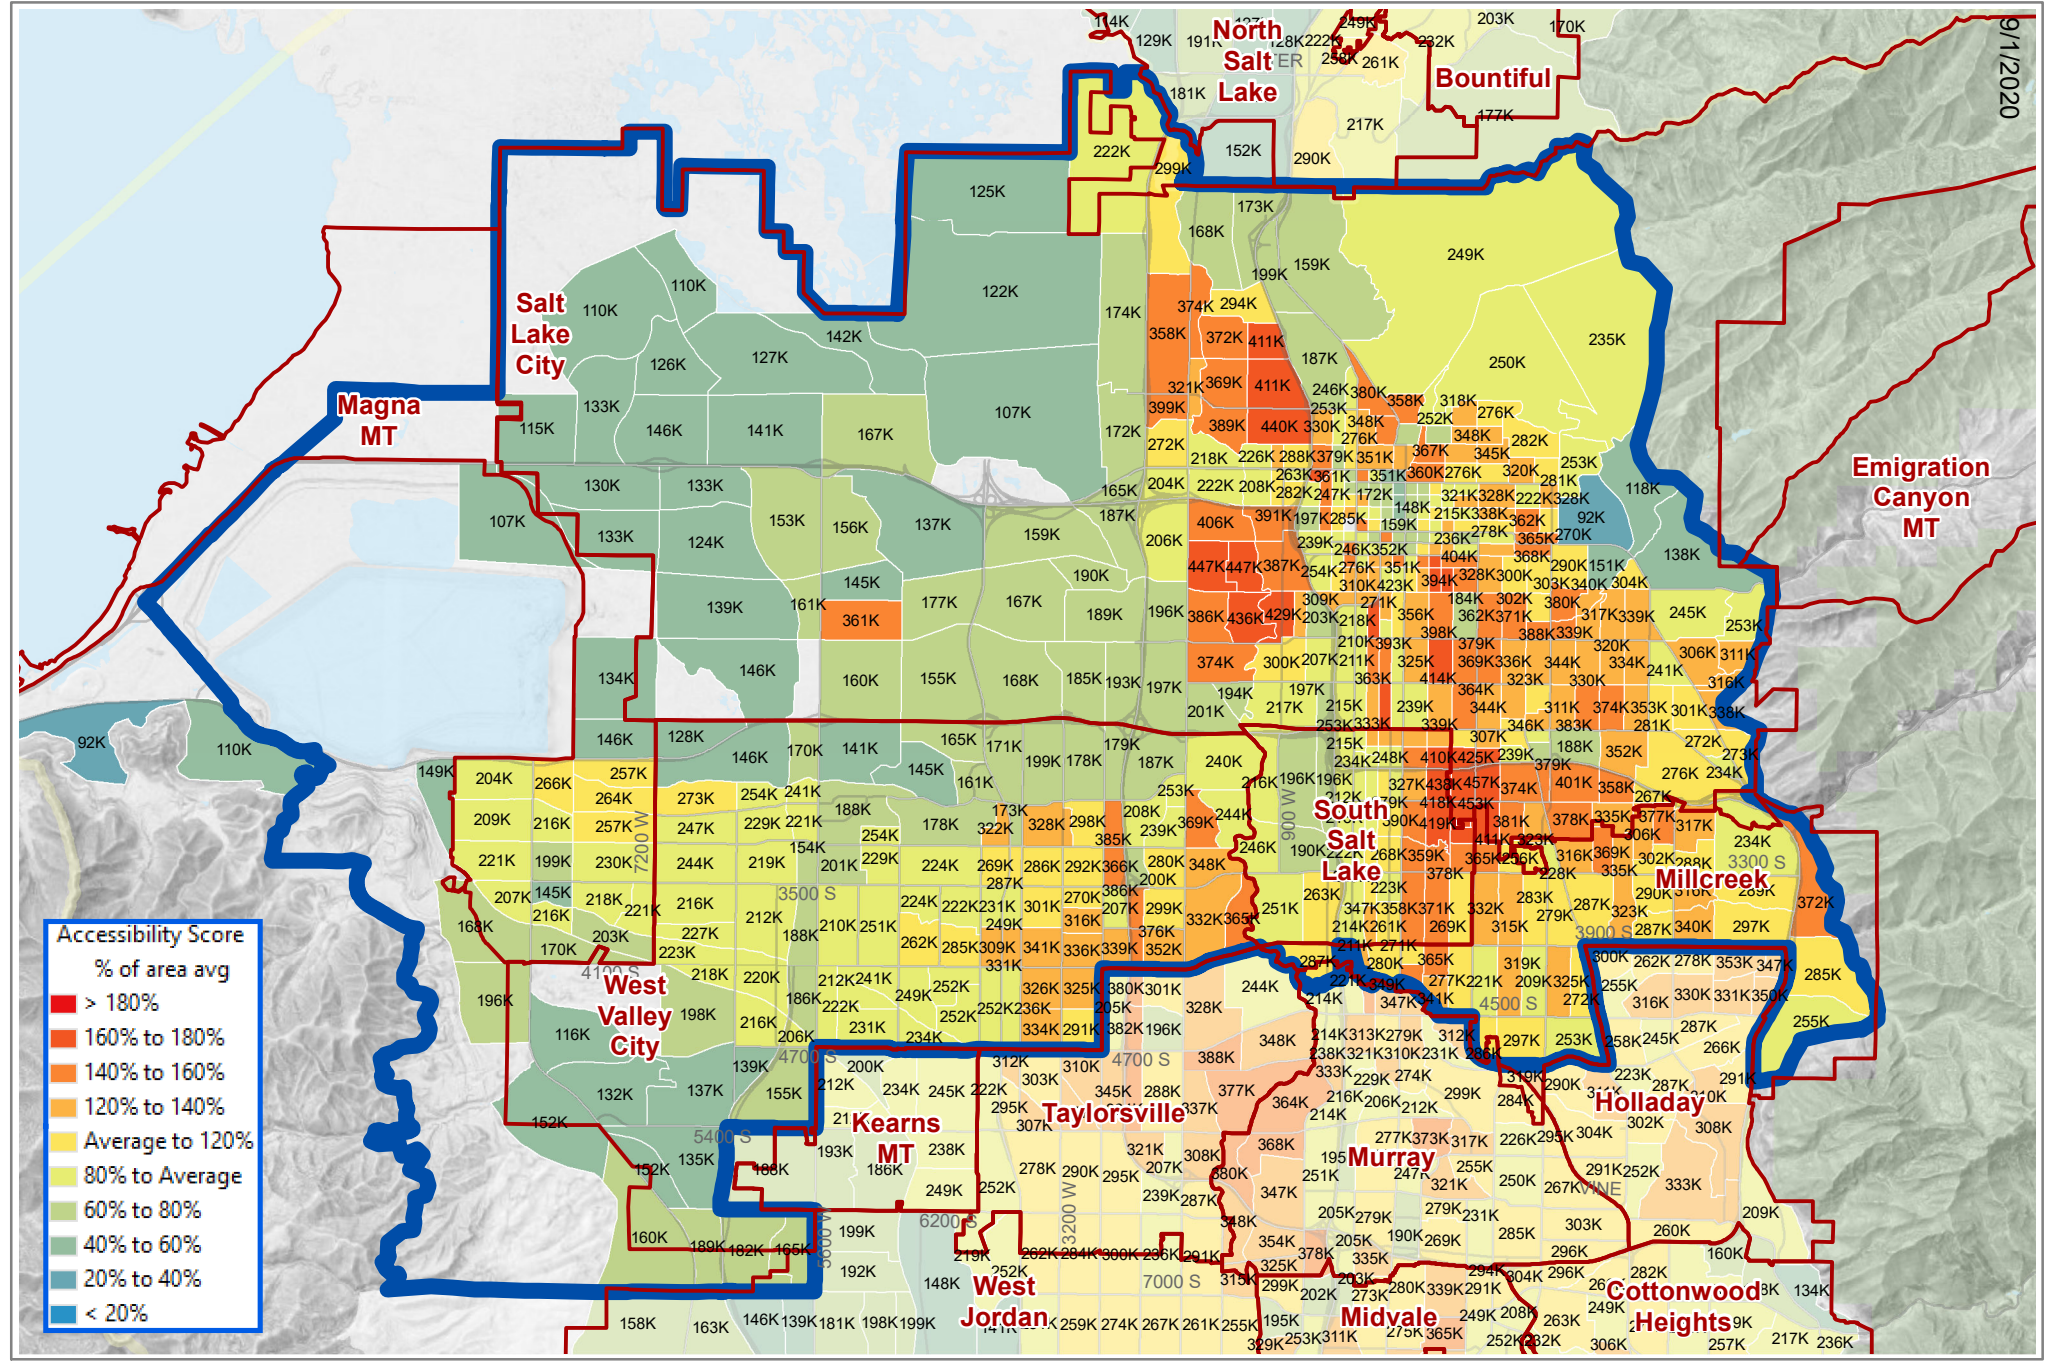

# Composite Household - Job Accessibility: Auto

For each traffic analysis zone (TAZ), colors indicate composite household - job accessibility, within a typical auto commute, relative to the average score for the highlighted North Salt Lake County area. The labels indicate each TAZ's combined score of accessibility to jobs and households within a typical auto commute. (84K = combined score 84,000) More info: <https://bit.ly/2QRt9gO>

2019 - North Salt Lake County

9/1/2020