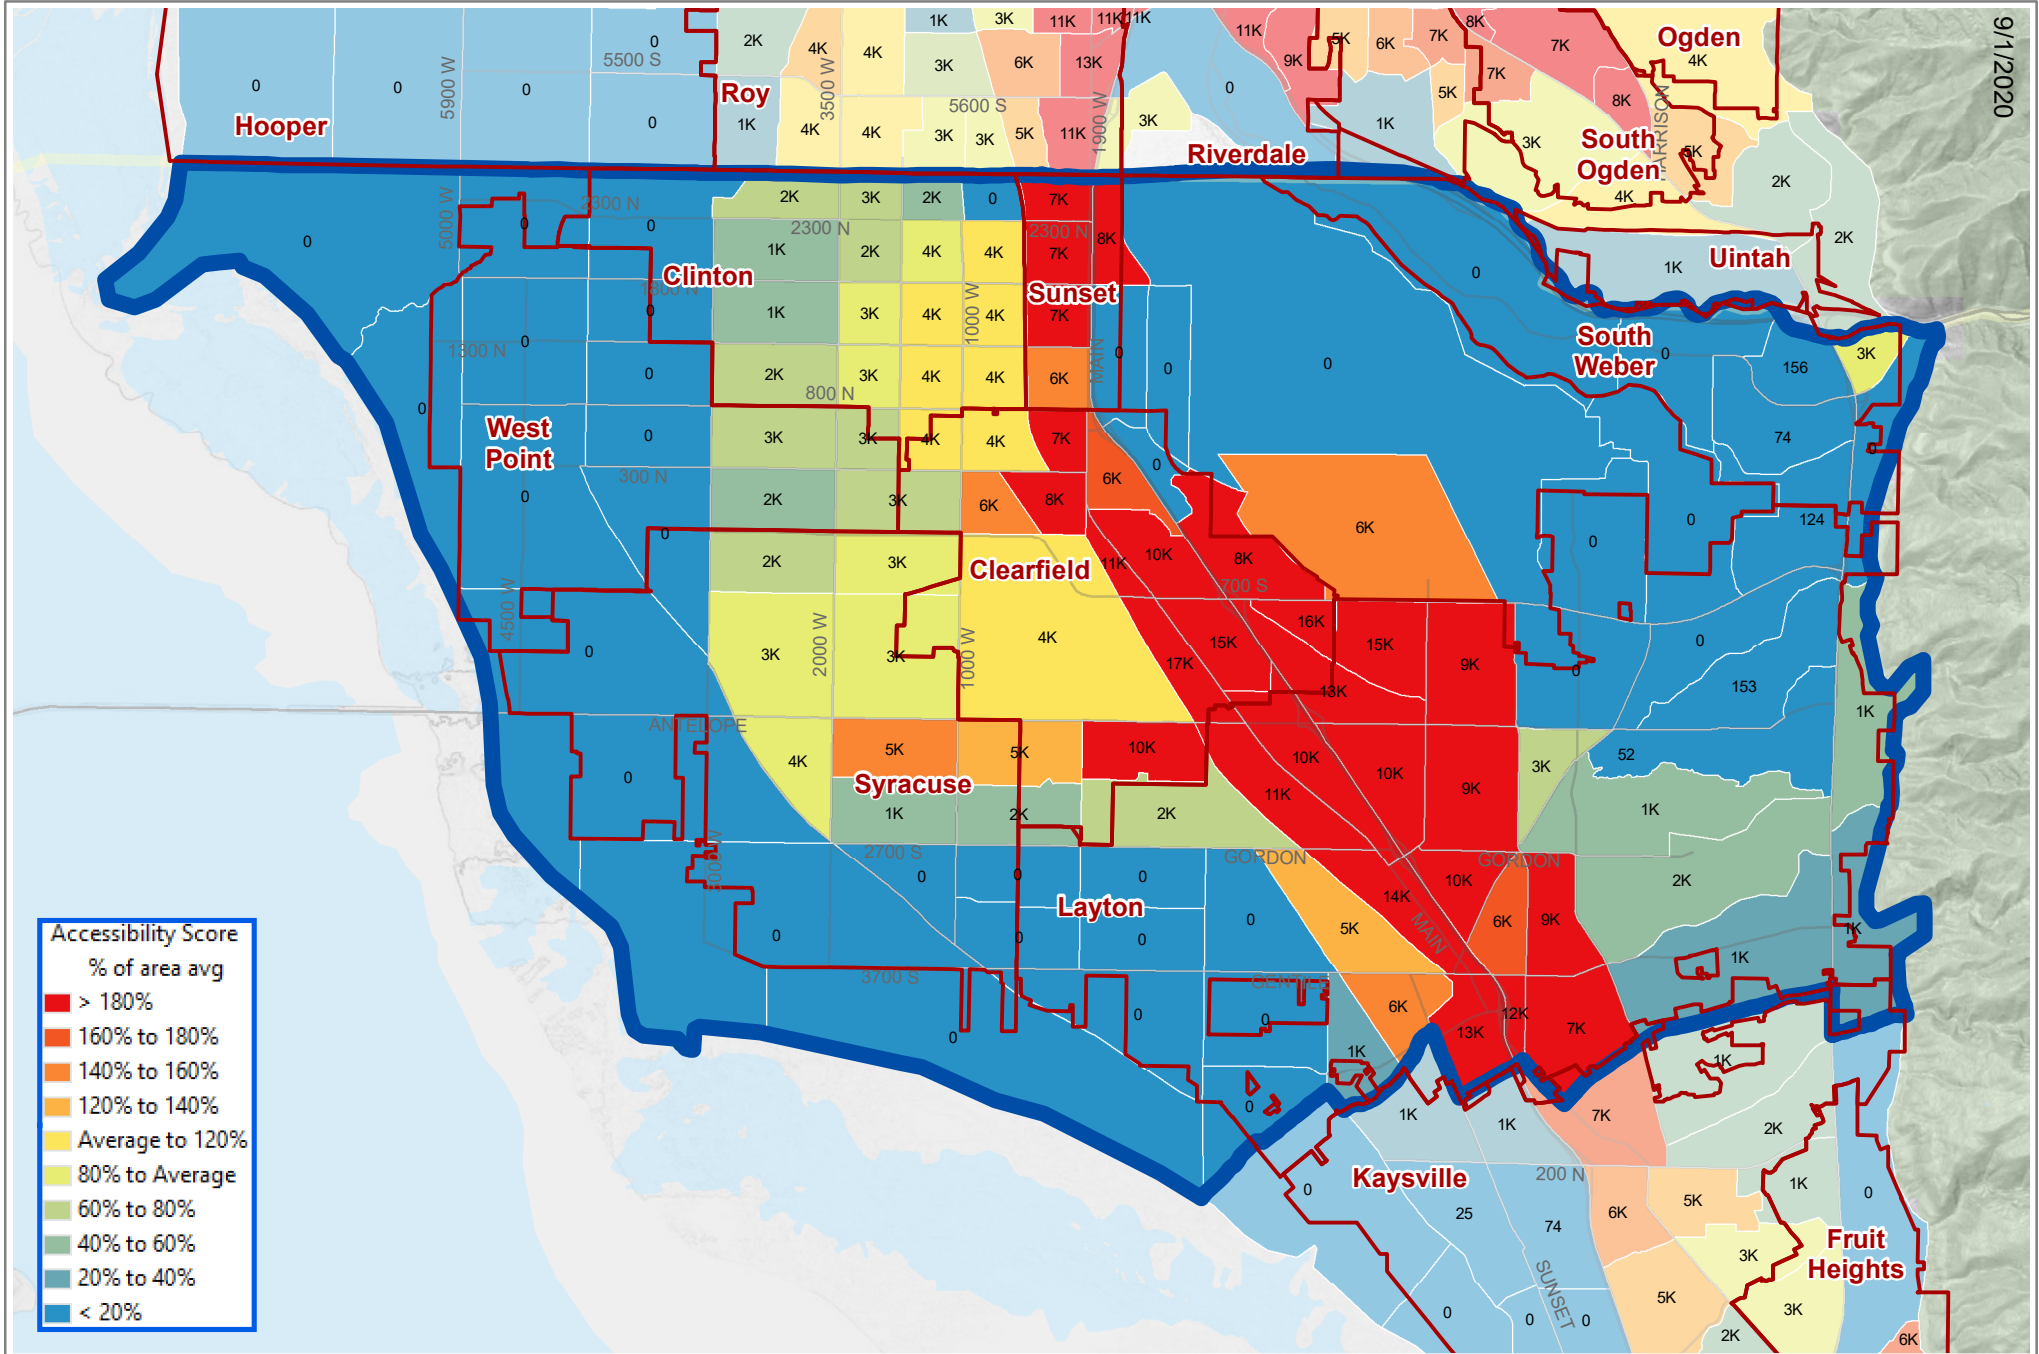

# Household Access to Jobs: Transit

For each traffic analysis zone (TAZ), colors indicate household accessibility to jobs, within a typical transit commute, relative to the average score for the highlighted North Davis County area. The labels indicate the number of jobs accessible to each TAZ's households within a typical transit commute. (84K = 84,000 jobs) More info: <https://bit.ly/2QRt9gO>

2019 - North Davis County

9/1/2020