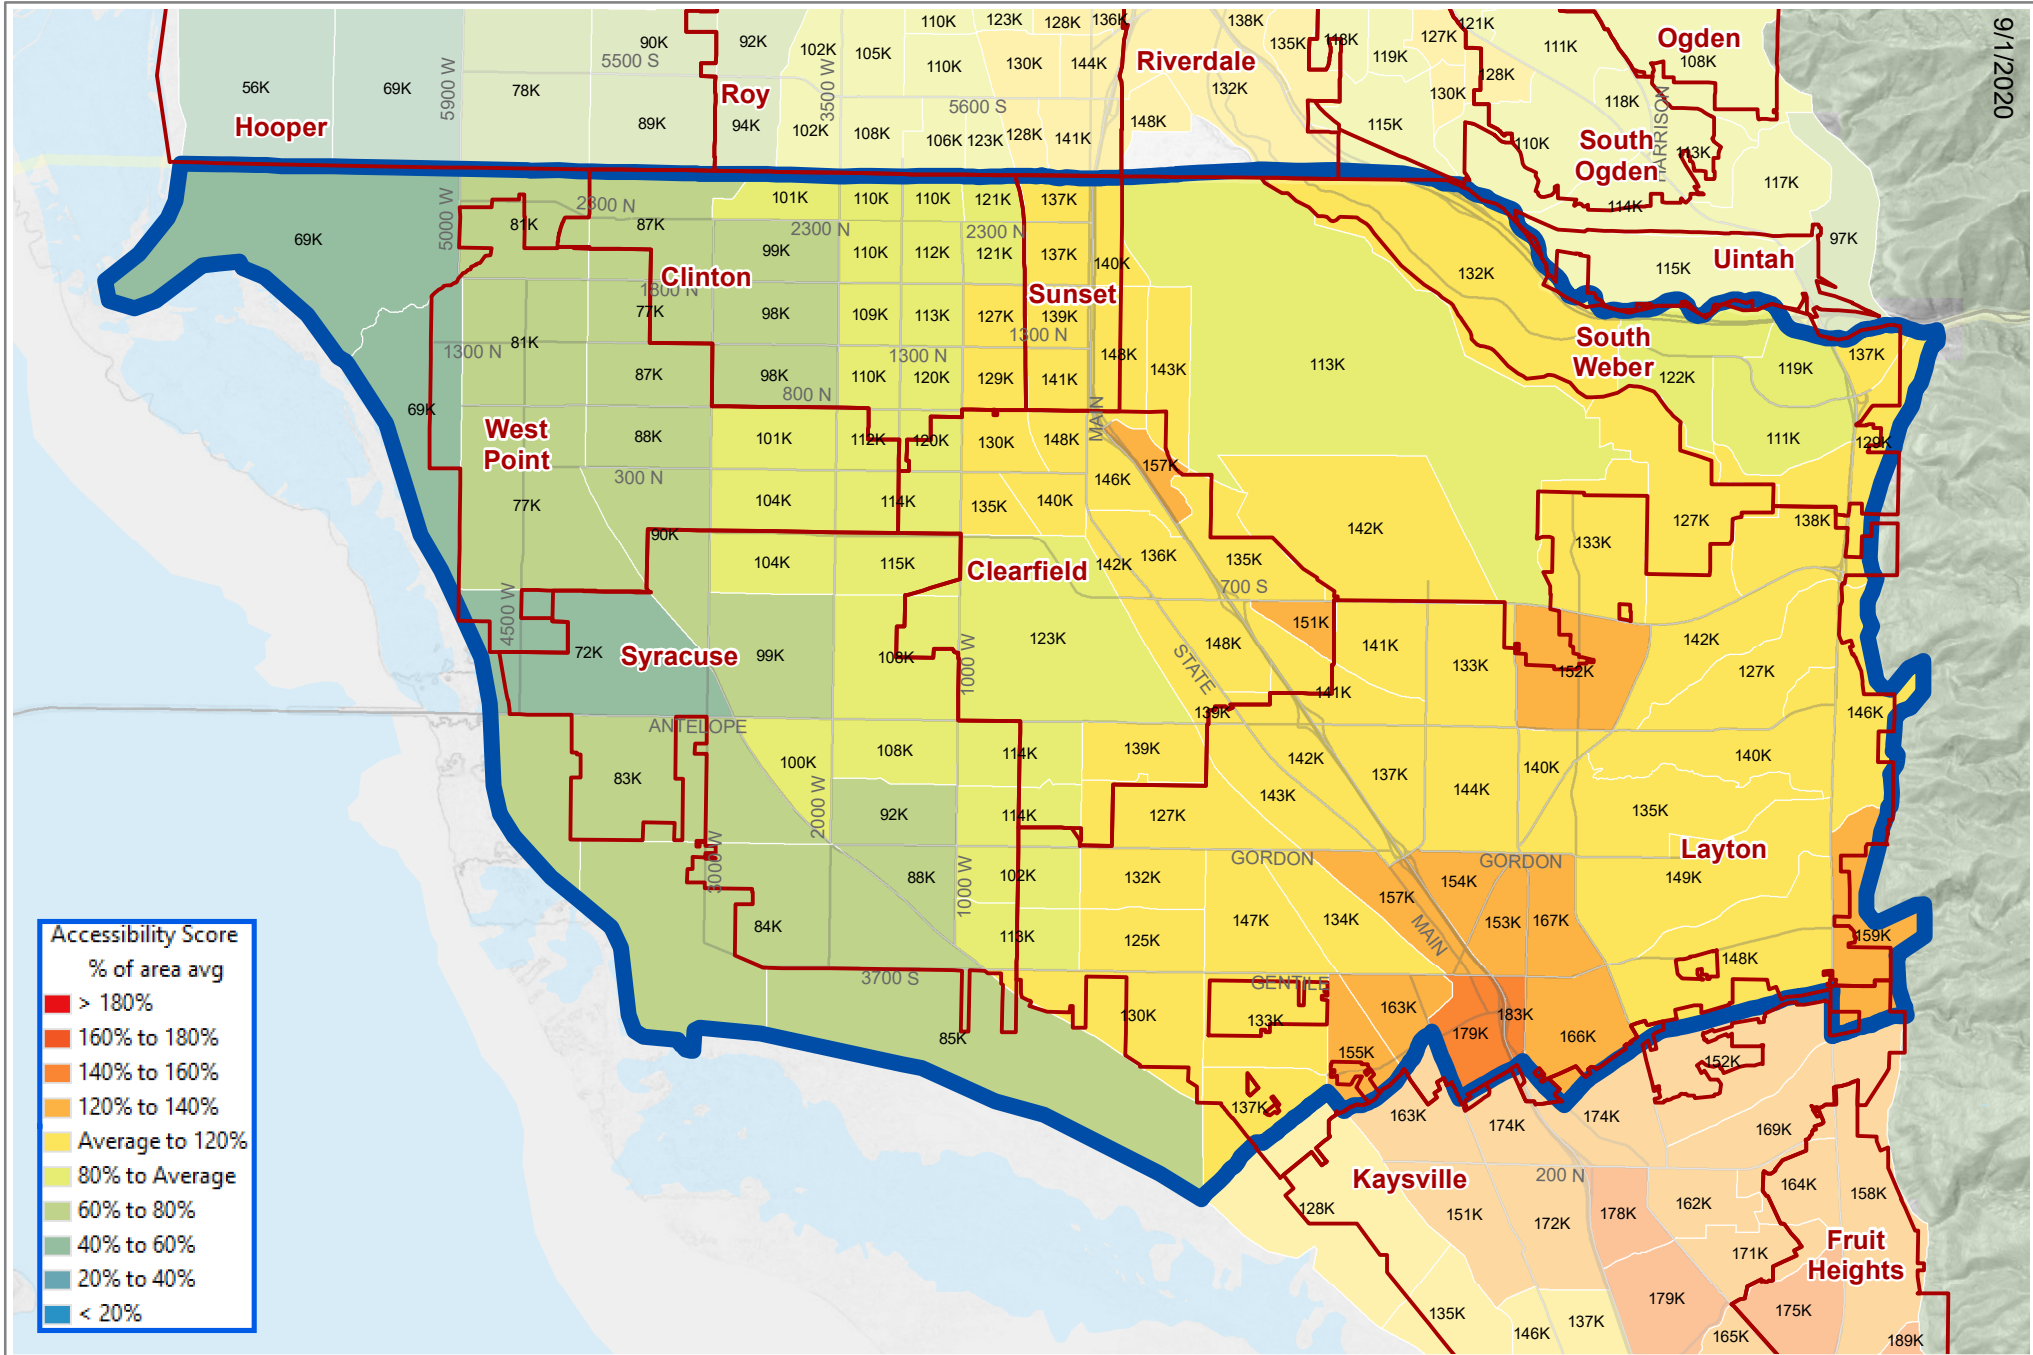

Household Access to Jobs: Auto

For each traffic analysis zone (TAZ), colors indicate household accessibility to jobs, within a typical auto commute, relative to the average score for the highlighted North Davis County area. The labels indicate the number of jobs accessible to each TAZ's households within a typical auto commute. (84K = 84,000 jobs) More info: <https://bit.ly/2QRt9gO>

2019 - North Davis County

9/1/2020